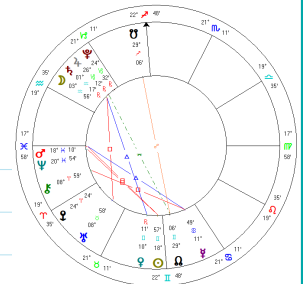

INVOLVEMENT

**Pollinating Phase completes
on the Full Moon**

Fri. Jun 5, 12:12 pm PDT

Pollinating Phase ends

VISION &

ENTHUSIASM

FULL MOON: Fruit Bearing ☾ 15° 33' Sagittarius ☽ 15° 33' Gemini

Fri. Jun 5, 12:12 pm PDT

Penumbral Eclipse

Fruit Bearing Phase begins

REALIZATION OF
THE THEME

Fruit Bearing Phase ends
MOVEMENT &
PARTICIPATION

DISSEMINATING: Harvesting ☾ 03° 56' Aquarius

Tue. Jun 9, 1:09 am PDT

Harvesting Phase begins

MANIFESTATION
& DEMONSTRATION

Harvesting Phase ends
INNER
NEED

LAST QUARTER: Cultivating ☾ 22° 56' Pisces

Fri. Jun 12, 11:23 pm PDT

Cultivating Phase begins

INITIATE
CHANGE

Cultivating Phase ends
COALESCENCE
OF PAST

BALSAMIC: Seeding ☾ 11° 37' Taurus

Wed. Jun 17, 1:50 am PDT

Solstice; Sat. Jun 20, 2:43 pm PDT

Seeding Phase begins

FOCUS TO
THE FUTURE

Seeding Phase completes

on the New Moon
Sat, Jun 20, 11:41 pm PDT

☽ 0° 21' Cancer
Annular Eclipse