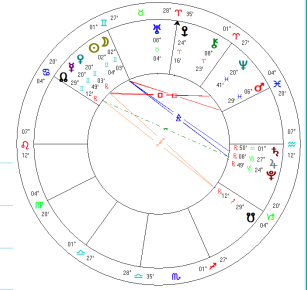

NEW MOON: *Sprouting* ☾☽ 02° 03' Gemini

Fri. May 22, 10:36 am PDT

_____	_____
_____	_____
_____	_____

Sprouting Phase begins

EXPRESSING A

NEW THEME

Sprouting Phase ends

RELEASING

RESTRICTING PATTERNS

CRESCENT: *Growing* ☽ 19° 38' Cancer

Tue. May 26, 4:40 am PDT

_____	_____
_____	_____
_____	_____

Growing Phase begins

EXPANDING ON

THE CONCEPT

Growing Phase ends

EXTERNAL

STIMULUS

FIRST QUARTER: *Flowering* ☽ 09° 17' Virgo

Fri. May 29, 8:40 pm PDT

_____	_____
_____	_____
_____	_____

Flowering Phase begins

INITIATE

ACTION