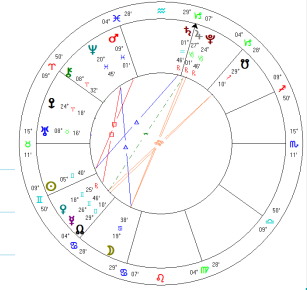

NEW MOON: *Sprouting* ☾☽ 02° 03' Gemini

Fri. May 22, 10:36 am PDT

_____	_____
_____	_____
_____	_____

Sprouting Phase begins

EXPRESSING A

NEW THEME

Sprouting Phase ends

RELEASING

RESTRICTING PATTERNS

CRESCENT: *Growing* ☽ 19° 38' Cancer

Tue. May 26, 4:40 am PDT

_____	_____
_____	_____
_____	_____

Growing Phase begins

EXPANDING ON

THE CONCEPT

Growing Phase ends

EXTERNAL

STIMULUS

FIRST QUARTER: *Flowering* ☽ 09° 17' Virgo

Fri. May 29, 8:40 pm PDT

_____	_____
_____	_____
_____	_____

Flowering Phase begins

INITIATE

ACTION

Flowering Phase ends

PUSHING

THROUGH

GIBBOUS: *Pollinating* ☽ 1° 39' Scorpio

Tue. Jun 2, 4:50 am PDT

_____	_____
_____	_____
_____	_____

Pollinating Phase begins

ATTRACTION &