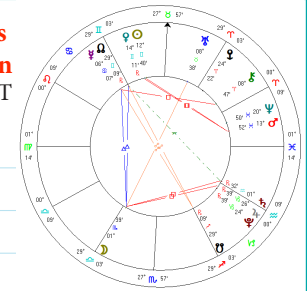

EXTERNAL

STIMULUS

FIRST QUARTER: *Flowering* ☽ 09° 17' Virgo

Fri. May 29, 8:40 pm PDT

_____	_____
_____	_____
_____	_____

Flowering Phase begins

INITIATE

ACTION

Flowering Phase ends

PUSHING

THROUGH

GIBBOUS: *Pollinating* ☽ 1° 39' Scorpio

Tue. Jun 2, 4:50 am PDT

_____	_____
_____	_____
_____	_____

Pollinating Phase begins

ATTRACTION &

INVOLVEMENT

**Pollinating Phase completes
on the Full Moon**

Fri. Jun 5, 12:12 pm PDT

Pollinating Phase ends

VISION &

ENTHUSIASM

FULL MOON: Fruit Bearing ☾ 15° 33' Sagittarius ☽ 15° 33' Gemini

Fri. Jun 5, 12:12 pm PDT

Penumbral Eclipse

Fruit Bearing Phase begins

REALIZATION OF
THE THEME

Fruit Bearing Phase ends
MOVEMENT &
PARTICIPATION

DISSEMINATING: Harvesting ☾ 03° 56' Aquarius

Tue. Jun 9, 1:09 am PDT

Harvesting Phase begins