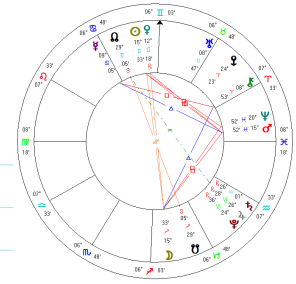

Flowering Phase ends

PUSHING

THROUGH

GIBBOUS: *Pollinating* ☽ 1° 39' Scorpio

Tue. Jun 2, 4:50 am PDT

_____	_____
_____	_____
_____	_____

Pollinating Phase begins

ATTRACTION &

INVOLVEMENT

**Pollinating Phase completes
on the Full Moon**

Fri. Jun 5, 12:12 pm PDT

Pollinating Phase ends

VISION &

ENTHUSIASM

FULL MOON: Fruit Bearing ☾ 15° 33' Sagittarius ☽ 15° 33' Gemini

Fri. Jun 5, 12:12 pm PDT

Penumbral Eclipse

Fruit Bearing Phase begins

REALIZATION OF
THE THEME

Fruit Bearing Phase ends
MOVEMENT &
PARTICIPATION

DISSEMINATING: Harvesting ☾ 03° 56' Aquarius

Tue. Jun 9, 1:09 am PDT

Harvesting Phase begins

MANIFESTATION
& DEMONSTRATION

Harvesting Phase ends
INNER
NEED

LAST QUARTER: Cultivating ☾ 22° 56' Pisces

Fri. Jun 12, 11:23 pm PDT

Cultivating Phase begins

INITIATE
CHANGE

Cultivating Phase ends
COALESCENCE
OF PAST