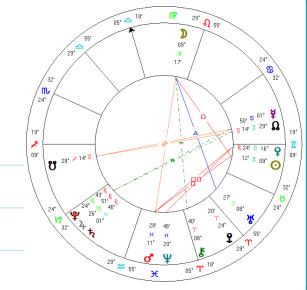

RESTRICTING PATTERNS

CRESCENT: *Growing* ☽ 19° 38' Cancer

Tue. May 26, 4:40 am PDT

_____	_____
_____	_____
_____	_____

Growing Phase begins

EXPANDING ON

THE CONCEPT

Growing Phase ends

EXTERNAL

STIMULUS

FIRST QUARTER: *Flowering* ☽ 09° 17' Virgo

Fri. May 29, 8:40 pm PDT

_____	_____
_____	_____
_____	_____

Flowering Phase begins

INITIATE

ACTION

Flowering Phase ends

PUSHING

THROUGH

GIBBOUS: *Pollinating* ☽ 1° 39' Scorpio

Tue. Jun 2, 4:50 am PDT

_____	_____
_____	_____
_____	_____

Pollinating Phase begins

ATTRACTION &

INVOLVEMENT

**Pollinating Phase completes
on the Full Moon**

Fri. Jun 5, 12:12 pm PDT

Pollinating Phase ends

VISION &

ENTHUSIASM

FULL MOON: Fruit Bearing ☾ 15° 33' Sagittarius ☽ 15° 33' Gemini

Fri. Jun 5, 12:12 pm PDT